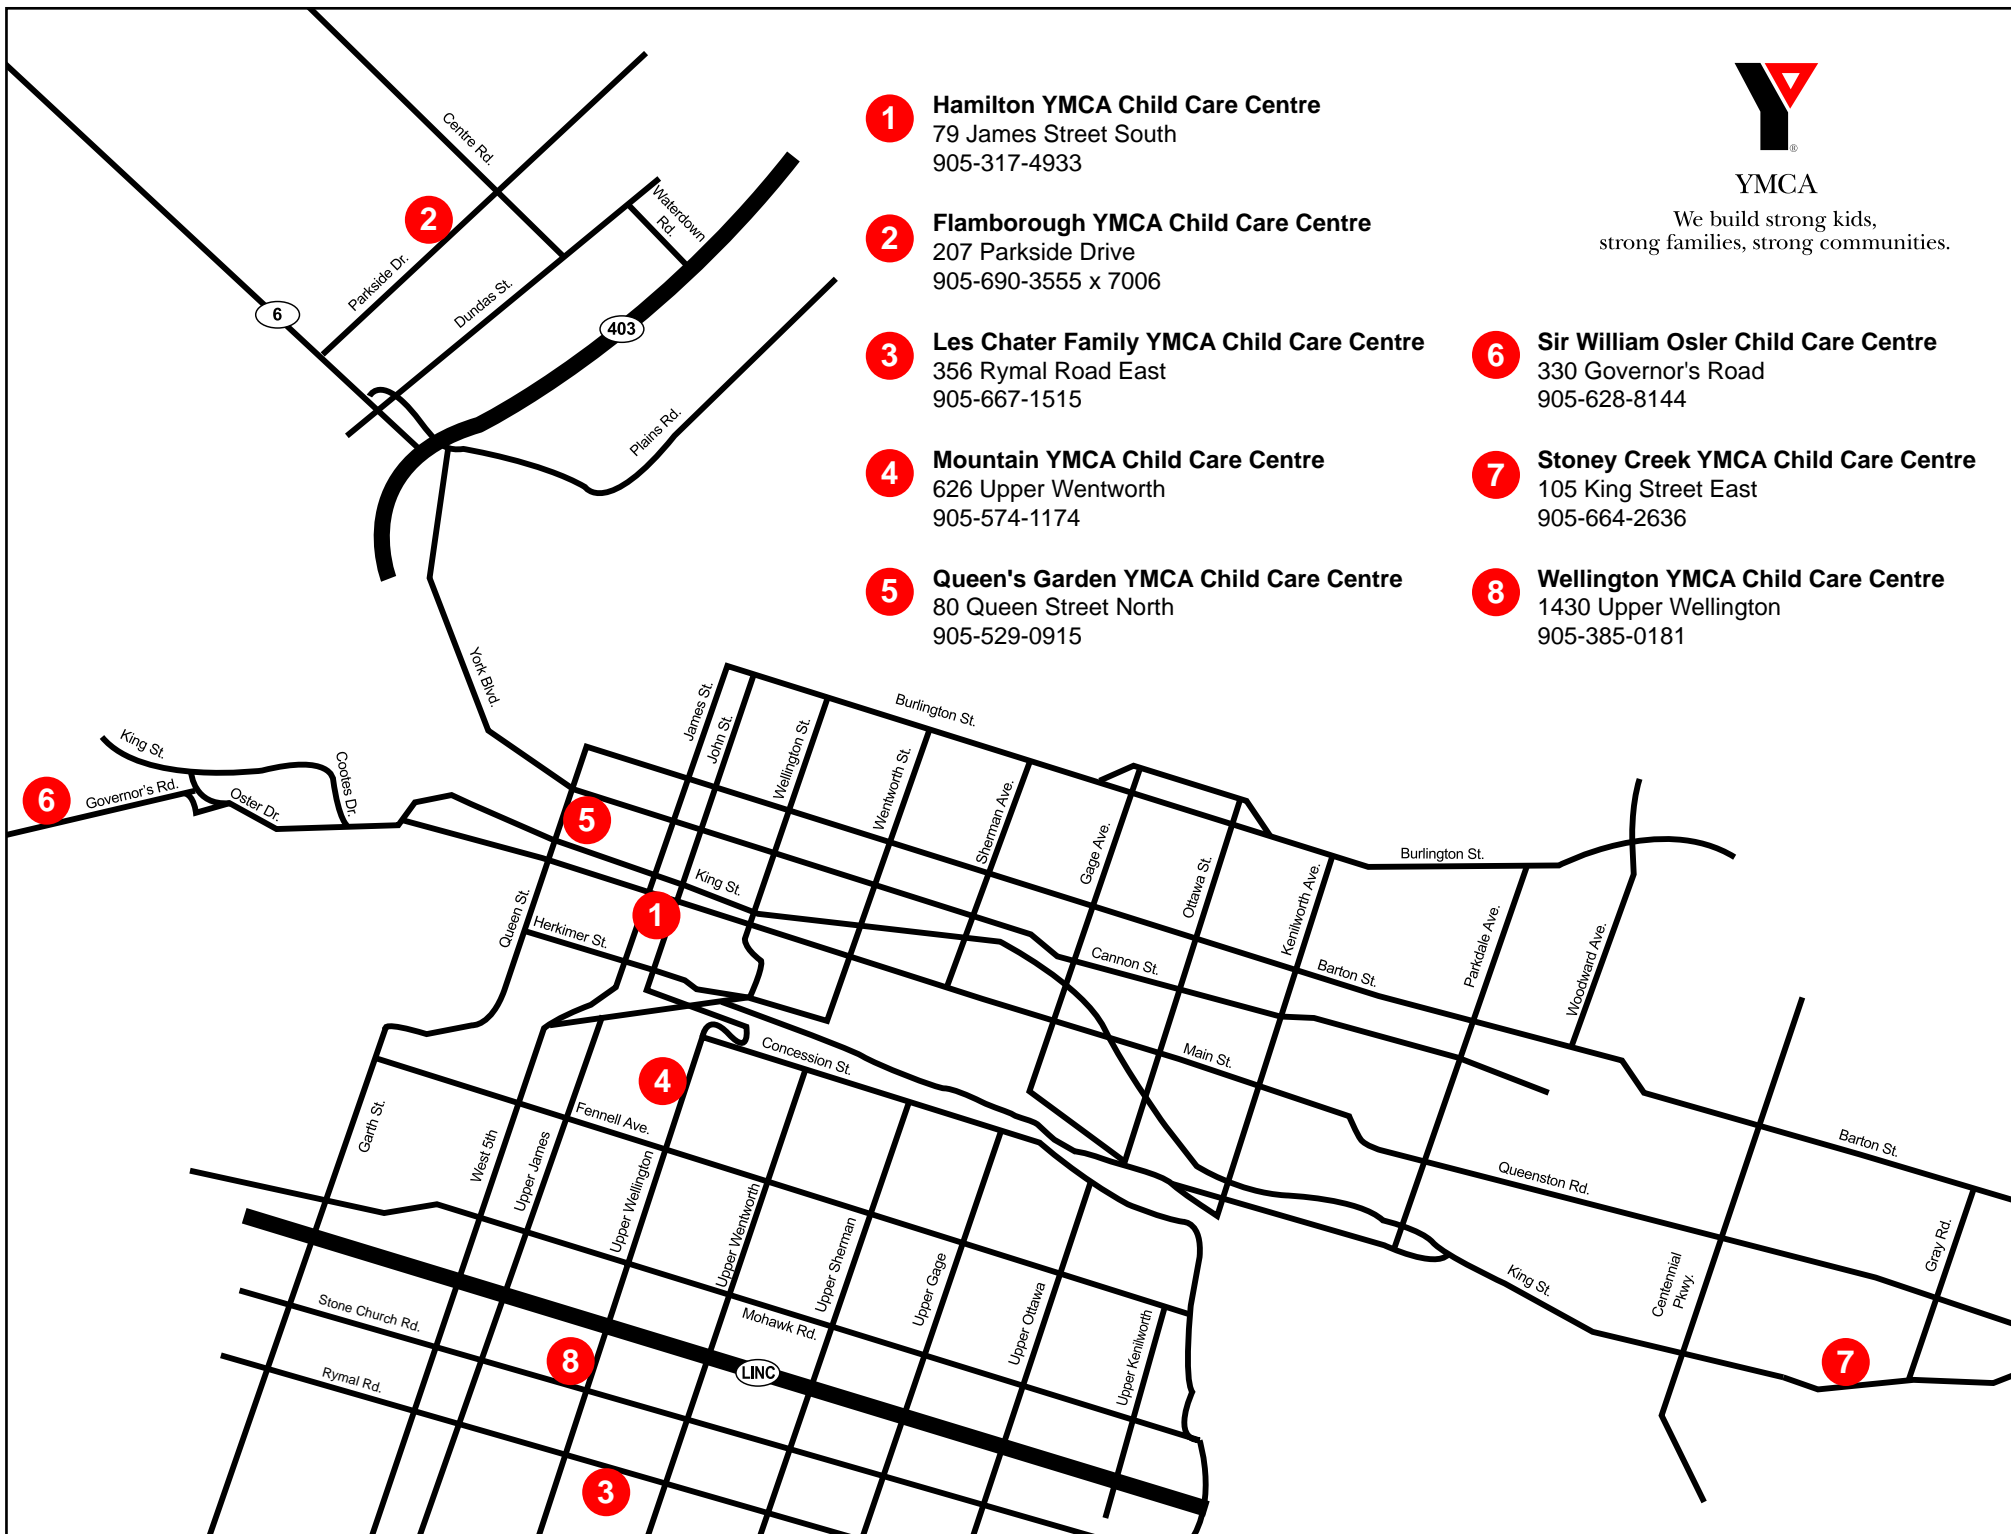

YMCA

We build strong kids,  
strong families, strong communities.

**1** **Hamilton YMCA Child Care Centre**  
79 James Street South  
905-317-4933

**2** **Flamborough YMCA Child Care Centre**  
207 Parkside Drive  
905-690-3555 x 7006

**3** **Les Chater Family YMCA Child Care Centre**  
356 Rymal Road East  
905-667-1515

**4** **Mountain YMCA Child Care Centre**  
626 Upper Wentworth  
905-574-1174

**5** **Queen's Garden YMCA Child Care Centre**  
80 Queen Street North  
905-529-0915

**6** **Sir William Osler Child Care Centre**  
330 Governor's Road  
905-628-8144

**7** **Stoney Creek YMCA Child Care Centre**  
105 King Street East  
905-664-2636

**8** **Wellington YMCA Child Care Centre**  
1430 Upper Wellington  
905-385-0181